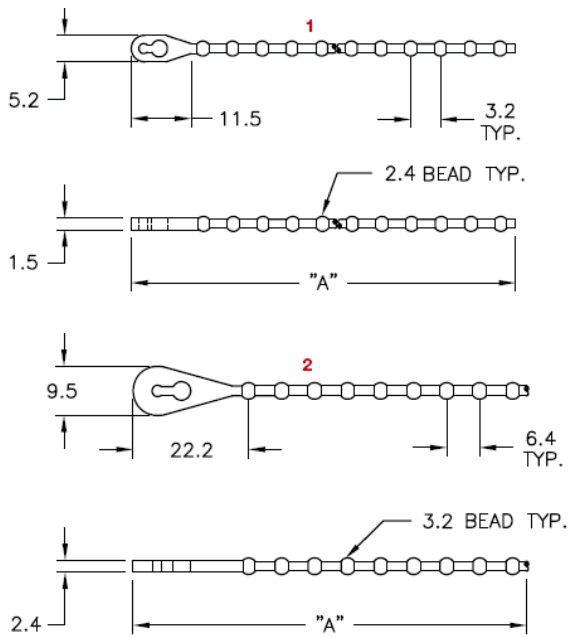

BT - Beaded Tie

Details:

- **Material: PP, RMS-10***
- **Material: PP, RMS-01***
- **Color: see table**
- **Standard Pack: 1000/Bag**

Symbol	Length A	Max. cable bundle diameter	Type	Material	Flammability	Color
	[mm]	[mm]				
BT-12-10-RD	323.9	92.1	2	PP	UL94 HB	red