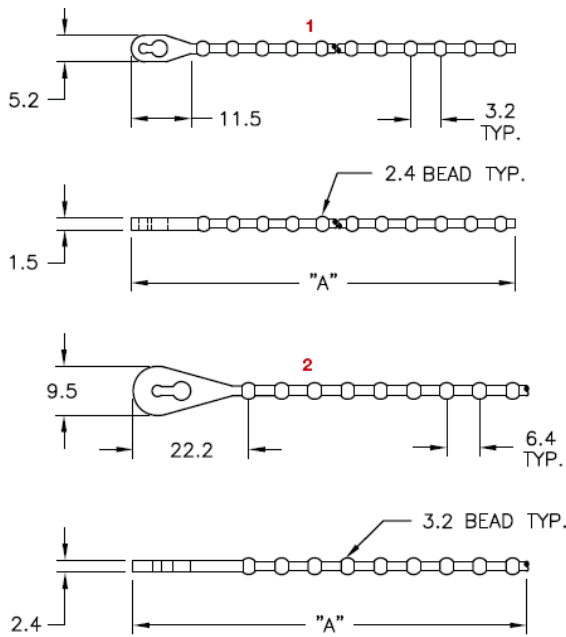

BT - Beaded Tie

Details:

- **Material: PP, RMS-10***
- **Material: PP, RMS-01***
- **Color: see table**
- **Standard Pack: 1000/Bag**

Symbol	Length A	Max. cable bundle diameter	Type	Material	Flammability	Color
	[mm]	[mm]				
BT-12-01-BK	323.9	92.1	2	PA 66	UL94 V-2	black