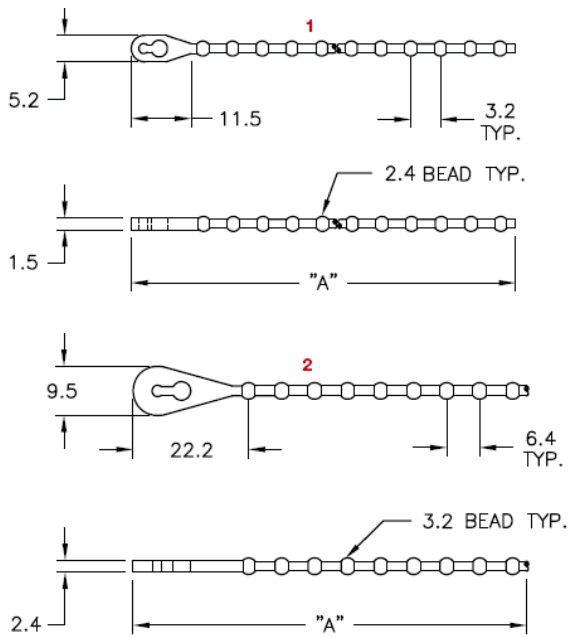

BT - Beaded Tie

Details:

- **Material: PP, RMS-10***
- **Material: PP, RMS-01***
- **Color: see table**
- **Standard Pack: 1000/Bag**

Symbol	Length A	Max. cable bundle diameter [mm]	Type	Material	Flammability	Color
	[mm]					
BT-10-01-NT	273.1	85.7	2	PA 66	UL94 V-2	natural