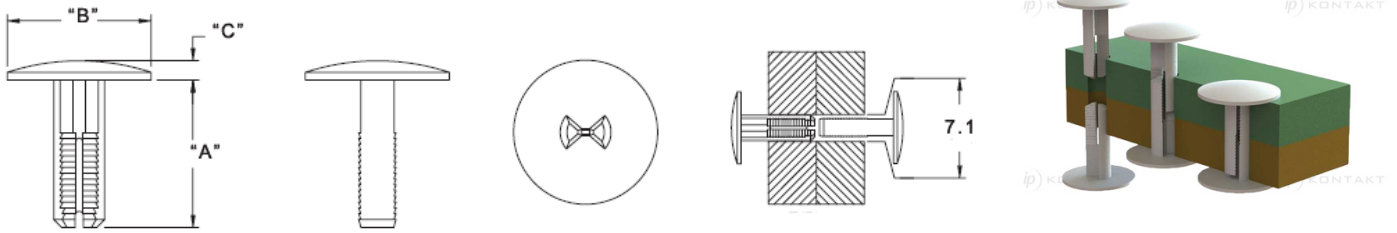

BR - Barbed Rivet

Details:

- **Material:** UL94 V2 Nylon 6/6, RMS-01*
- **Color:** natural, black
- **Standard Pack:** 1000/Bag (500 sets/Bag)

Symbol	Mounting hole diameter ±0.13	Panel thickness range	A	B ±0.25	Head height C ±0.25	Material	Flammability	Color
	[mm]		[mm]	[mm]	[mm]			
BR2-344-01	7.1	8.8 - 12.8	8.7	10.3	1.6	PA 66	UL94 V-2	natural