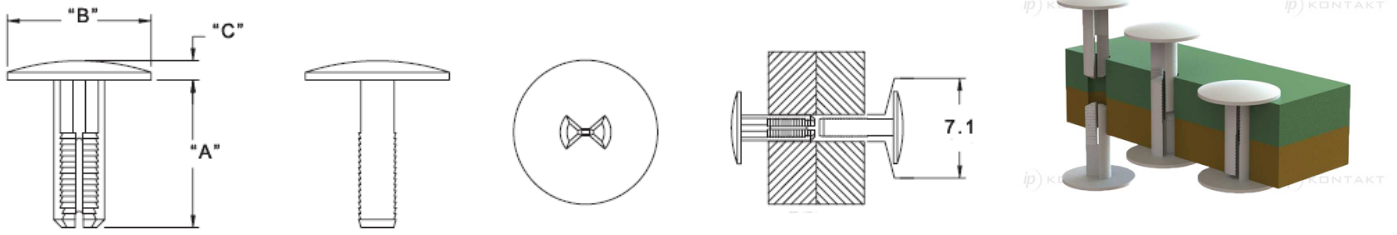

BR - Barbed Rivet

Details:

- **Material:** UL94 V2 Nylon 6/6, RMS-01*
- **Color:** natural, black
- **Standard Pack:** 1000/Bag (500 sets/Bag)

Symbol	Mounting hole diameter ± 0.13	Panel thickness range	A	$B \pm 0.25$	Head height $C \pm 0.25$	Material	Flammability	Color
	[mm]		[mm]	[mm]	[mm]			
BR2-226-01	7.1	6.0 - 7.5	5.7	10.3	1.6	PA 66	UL94 V-2	natural