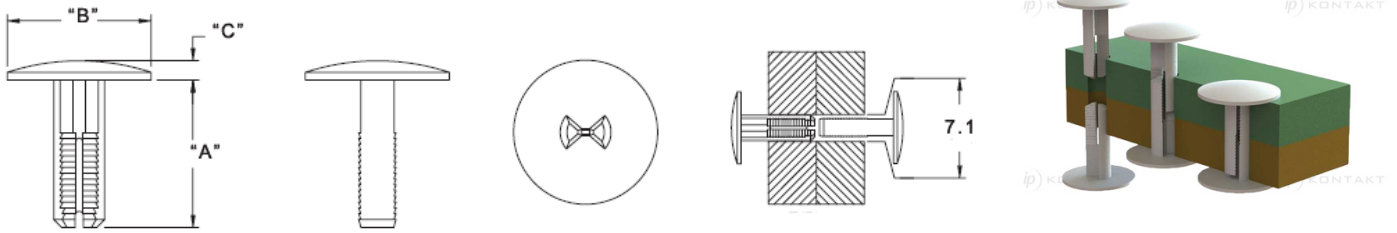

BR - Barbed Rivet

Details:

- **Material:** UL94 V2 Nylon 6/6, RMS-01*
- **Color:** natural, black
- **Standard Pack:** 1000/Bag (500 sets/Bag)

Symbol	Mounting hole diameter ± 0.13	Panel thickness range	A	$B \pm 0.25$	Head height $C \pm 0.25$	Material	Flammability	Color
	[mm]		[mm]	[mm]	[mm]			
BR1-768-01	7.1	19.8 - 34.9	19.5	19.1	2.4	PA 66	UL94 V-2	natural