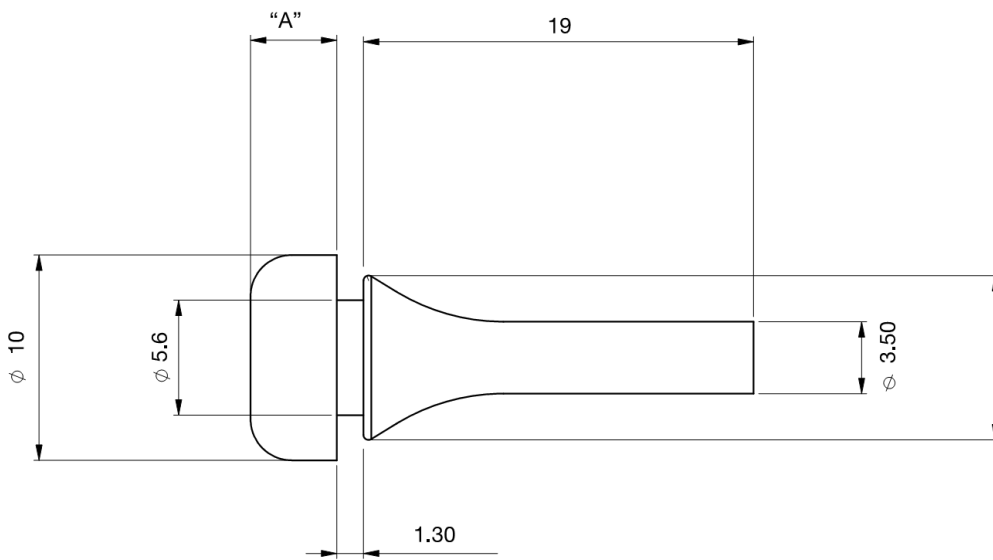

BPM - Pull Mount Bumper

Details:

- **Material: Silicone Rubber, 65 Shore A, RMS-321***
- **Standard Pack: 1000/Bag**

Symbol	Head height A	Mounting hole diameter range	Panel thickness	Material	Color
	[mm]				
BPM-3	5	6.0 - 6.35	1.5	silicone rubber	black