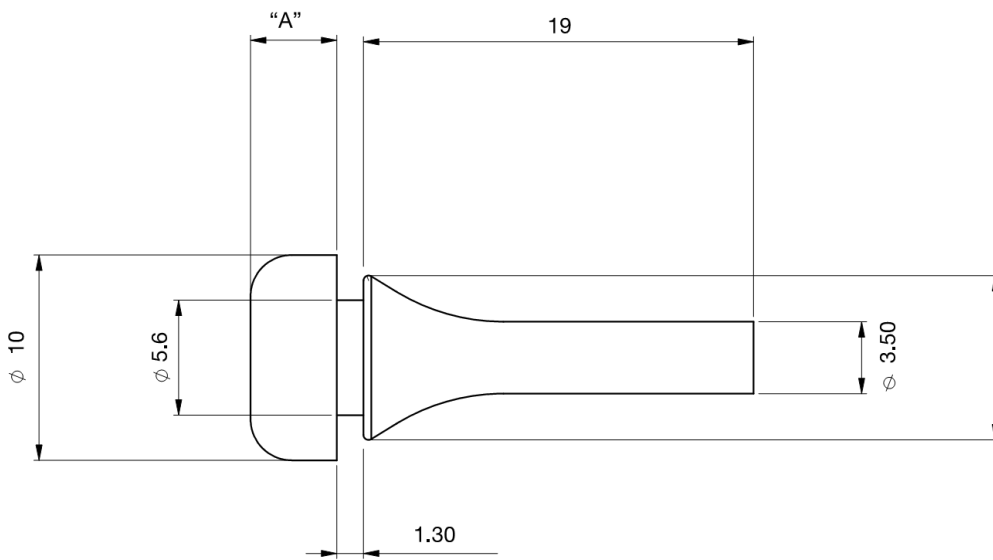

BPM - Pull Mount Bumper

Details:

- **Material: Silicone Rubber, 65 Shore A, RMS-321***
- **Standard Pack: 1000/Bag**

Symbol	Head height A	Mounting hole diameter range	Panel thickness	Material	Color
	[mm]				
BPM-2	4.2	6.0 - 6.35	1.5	silicone rubber	black