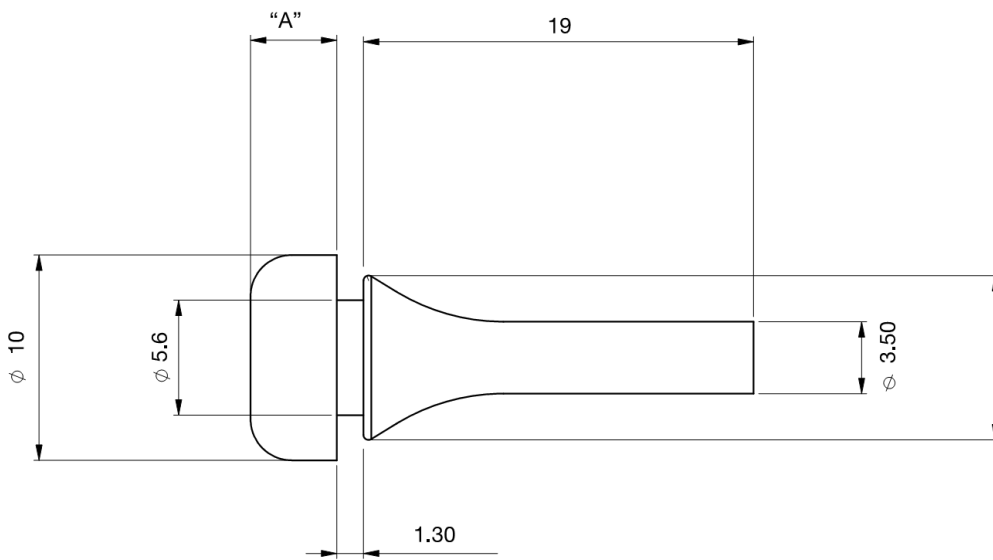

BPM - Pull Mount Bumper

Details:

- **Material: Silicone Rubber, 65 Shore A, RMS-321***
- **Standard Pack: 1000/Bag**

Symbol	Head height A	Mounting hole diameter range	Panel thickness	Material	Color
	[mm]				
BPM-1	3	6.0 - 6.35	1.5	silicone rubber	grey