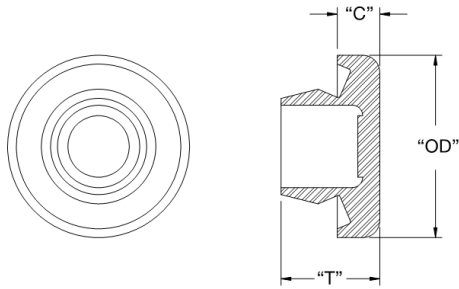

## BP - Body Plug

Rys. 1

Rys. 2

Details:

- **Material: UL94 HB TPE**
- **Offers protection to IP 67 at maximum panel thickness**
- **Color: Black**
- **Standard Pack: 1000/Bag**

Symbol	Mounting hole diameter	Panel thickness range	Ext. diameter OD	Thickness T	Head height C	Fig.	Material	Flammability	Color	RMS
	[mm]	[mm]	[mm]	[mm]	[mm]					
BP-4	26.5	1.6 - 3.0	32.5	12	4	2	TPE	UL94 HB	black	RMS-168