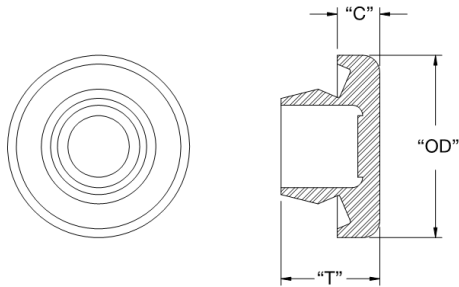

## BP - Body Plug

Rys. 1

Rys. 2

**Details:**

- **Material: UL94 HB TPE**
- **Offers protection to IP 67 at maximum panel thickness**
- **Color: Black**
- **Standard Pack: 1000/Bag**

Symbol	Mounting hole diameter	Panel thickness range	Ext. diameter OD	Thickness T	Head height C	Fig.	Material	Flammability	Color	RMS
	[mm]	[mm]	[mm]	[mm]	[mm]					
BP-3	22	1.6 - 3.0	28	12	4	2	TPE	UL94 HB	black	RMS-168