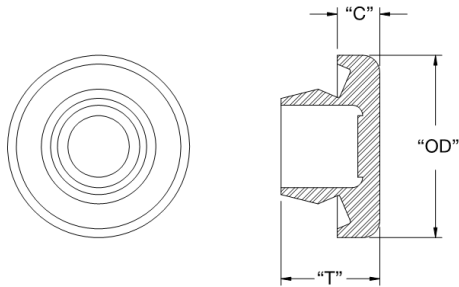

## BP - Body Plug

Rys. 1

Rys. 2

Details:

- **Material: UL94 HB TPE**
- **Offers protection to IP 67 at maximum panel thickness**
- **Color: Black**
- **Standard Pack: 1000/Bag**

Symbol	Mounting hole diameter	Panel thickness range	Ext. diameter OD	Thickness T	Head height C	Fig.	Material	Flammability	Color	RMS
	[mm]	[mm]	[mm]	[mm]	[mm]					
BP-16238	30	0.8 - 2.0	39.4	10.7	4.25	1	TPE	UL94 HB	black	RMS-262