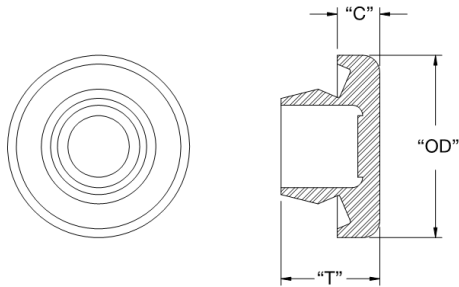

BP - Body Plug

Rys. 1

Rys. 2

Details:

- **Material: UL94 HB TPE**
- **Offers protection to IP 67 at maximum panel thickness**
- **Color: Black**
- **Standard Pack: 1000/Bag**

Symbol	Mounting hole diameter	Panel thickness range	Ext. diameter OD	Thickness T	Head height C	Fig.	Material	Flammability	Color	RMS
	[mm]	[mm]	[mm]	[mm]	[mm]					
BP-16236	22	0.8 - 2.0	31.2	10.9	4.5	1	TPE	UL94 HB	black	RMS-262