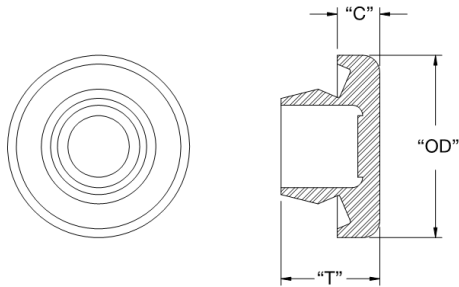

BP - Body Plug

Rys. 1

Rys. 2

Details:

- **Material: UL94 HB TPE**
- **Offers protection to IP 67 at maximum panel thickness**
- **Color: Black**
- **Standard Pack: 1000/Bag**

Symbol	Mounting hole diameter	Panel thickness range	Ext. diameter OD	Thickness T	Head height C	Fig.	Material	Flammability	Color	RMS
	[mm]	[mm]	[mm]	[mm]	[mm]					
BP-16234	18	0.8 - 2.0	27	11.4	5	1	TPE	UL94 HB	black	RMS-262