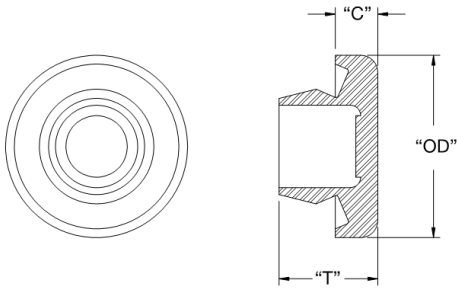

## BP - Body Plug

Rys. 1

Rys. 2

Details:

- **Material: UL94 HB TPE**
- **Offers protection to IP 67 at maximum panel thickness**
- **Color: Black**
- **Standard Pack: 1000/Bag**

| Symbol   | Mounting hole diameter | Panel thickness range | Ext. diameter OD | Thickness T | Head height C | Fig. | Material | Flammability | Color | RMS    |
|----------|------------------------|-----------------------|------------------|-------------|---------------|------|----------|--------------|-------|--------|
|          | [mm]                   | [mm]                  | [mm]             | [mm]        | [mm]          |      |          |              |       |        |
| BP-16233 | 16                     | 0.8 - 2.0             | 25               | 12          | 5             | 1    | TPE      | UL94 HB      | black | RMS-67 |