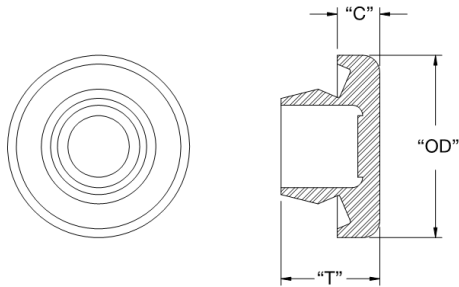

BP - Body Plug

Rys. 1

Rys. 2

Details:

- **Material: UL94 HB TPE**
- **Offers protection to IP 67 at maximum panel thickness**
- **Color: Black**
- **Standard Pack: 1000/Bag**

Symbol	Mounting hole diameter	Panel thickness range	Ext. diameter OD	Thickness T	Head height C	Fig.	Material	Flammability	Color	RMS
	[mm]	[mm]	[mm]	[mm]	[mm]					
BP-16232	14	0.8 - 2.0	23	11.4	5	1	TPE	UL94 HB	black	RMS-262