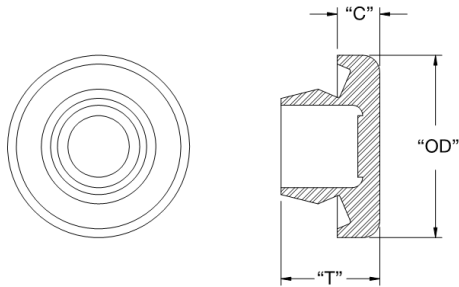

BP - Body Plug

Rys. 1

Rys. 2

Details:

- **Material: UL94 HB TPE**
- **Offers protection to IP 67 at maximum panel thickness**
- **Color: Black**
- **Standard Pack: 1000/Bag**

Symbol	Mounting hole diameter	Panel thickness range	Ext. diameter OD	Thickness T	Head height C	Fig.	Material	Flammability	Color	RMS
	[mm]	[mm]	[mm]	[mm]	[mm]					
BP-16231	12	0.8 - 2.0	21	11.4	5	1	TPE	UL94 HB	black	RMS-262