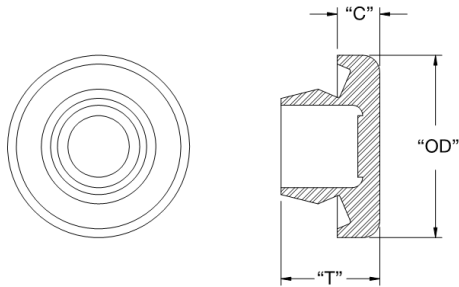

## BP - Body Plug

Rys. 1

Rys. 2

Details:

- **Material: UL94 HB TPE**
- **Offers protection to IP 67 at maximum panel thickness**
- **Color: Black**
- **Standard Pack: 1000/Bag**

Symbol	Mounting hole diameter	Panel thickness range	Ext. diameter OD	Thickness T	Head height C	Fig.	Material	Flammability	Color	RMS
	[mm]	[mm]	[mm]	[mm]	[mm]					
BP-16230	10	0.8 - 2.0	19.3	10.9	5	1	TPE	UL94 HB	black	RMS-262