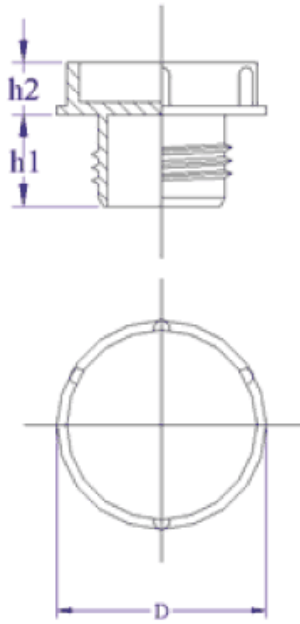

BM-ZG - Threaded plugs

Details:

- **Material: LDPE**
- **Colour: yellow**
- Standard pack: 1000 pcs

Symbol	Ext. thread	Ext. diameter D	Ext. thread length h1	h2	Material	Color
		[mm]	[mm]	[mm]		
BM-ZG-U2x12-0570-150-12	UNF 2-12	57	15	12	LDPE	yellow