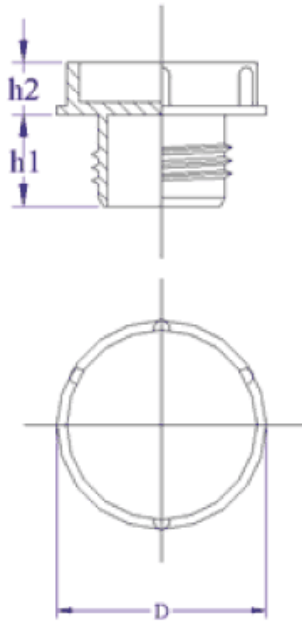

**BM-ZG - Threaded plugs**

Details:

- **Material: LDPE**
- **Colour: yellow**
- Standard pack: 1000 pcs

Symbol	Ext. thread	Ext. diameter D	Ext. thread length h1	h2	Material	Color
		[mm]	[mm]	[mm]		
BM-ZG-U2.1-4x12-0650-150-12	UNF 2.1/4-12	65	15	12	LDPE	yellow