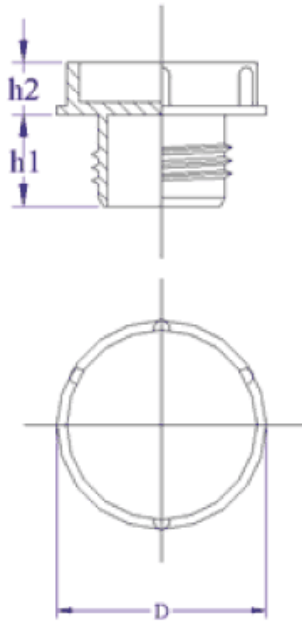

BM-ZG - Threaded plugs

Details:

- **Material: LDPE**
- **Colour: yellow**
- Standard pack: 1000 pcs

Symbol	Ext. thread	Ext. diameter D	Ext. thread length h1	h2	Material	Color
		[mm]	[mm]	[mm]		
BM-ZG-U1.7-16x12-0400-155-07	UNF 1.7/16-12	40	15.5	7	LDPE	yellow