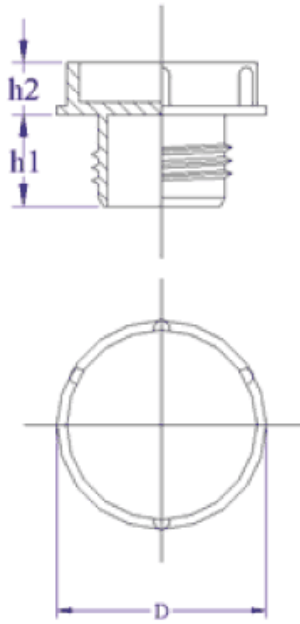

BM-ZG - Threaded plugs

Details:

- **Material: LDPE**
- **Colour: yellow**
- Standard pack: 1000 pcs

Symbol	Ext. thread	Ext. diameter D	Ext. thread length h1	h2	Material	Color
		[mm]	[mm]	[mm]		
BM-ZG-U1.5-8x12-0520-155-10	UNF 1.5/8-12	52	15.5	10	LDPE	yellow