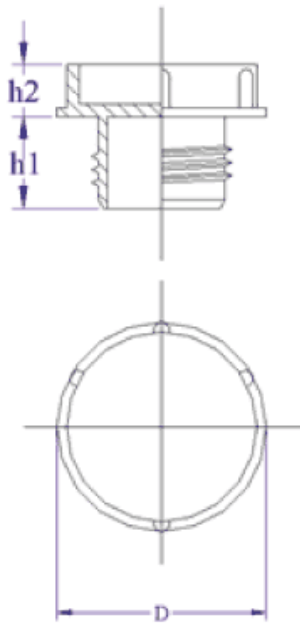

BM-ZG - Threaded plugs

Details:

- **Material: LDPE**
- **Colour: yellow**
- Standard pack: 1000 pcs

Symbol	Ext. thread	Ext. diameter	Ext. thread length	h2	Material	Color
		D	h1	[mm]		
		[mm]	[mm]	[mm]		
BM-ZG-U1.11-16x12-0570-150-10	UNF 1.11/16-12	57	15	10	LDPE	yellow