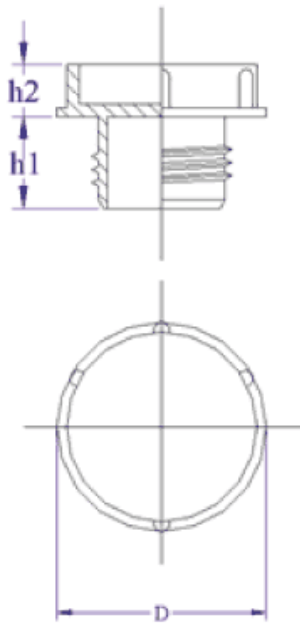

BM-ZG - Threaded plugs

Details:

- **Material: LDPE**
- **Colour: yellow**
- Standard pack: 1000 pcs

Symbol	Ext. thread	Ext. diameter D	Ext. thread length h1	h2	Material	Color
		[mm]	[mm]	[mm]		
BM-ZG-M8x1.25-0170-090-10	M8x1.25	17	9	10	LDPE	yellow