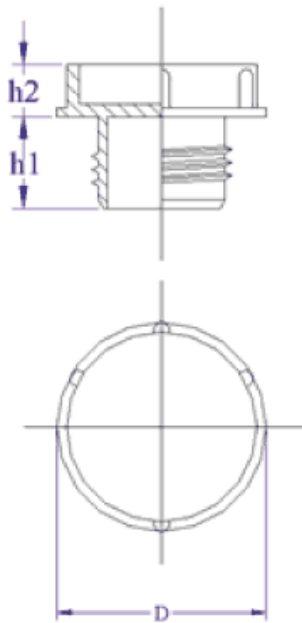

BM-ZG - Threaded plugs

Details:

- **Material: LDPE**
- **Colour: yellow**
- Standard pack: 1000 pcs

Symbol	Ext. thread	Ext. diameter D	Ext. thread length h1	h2	Material	Color
		[mm]	[mm]	[mm]		
BM-ZG-M8x1-0170-090-10	M8x1	17	9	10	LDPE	yellow