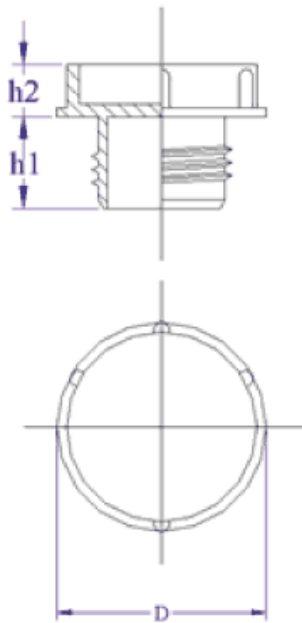

BM-ZG - Threaded plugs

Details:

- **Material: LDPE**
- **Colour: yellow**
- Standard pack: 1000 pcs

Symbol	Ext. thread	Ext. diameter D	Ext. thread length h1	h2	Material	Color
		[mm]	[mm]	[mm]		
BM-ZG-M52x2-0650-150-10	M52x2	65	15	10	LDPE	yellow