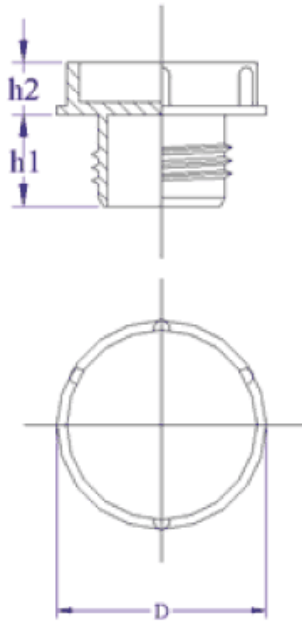

**BM-ZG - Threaded plugs**

Details:

- **Material: LDPE**
- **Colour: yellow**
- Standard pack: 1000 pcs

Symbol	Ext. thread	Ext. diameter D	Ext. thread length h1	h2	Material	Color
		[mm]	[mm]	[mm]		
BM-ZG-M42x2-0540-150-10	M42x2	54	15	10	LDPE	yellow