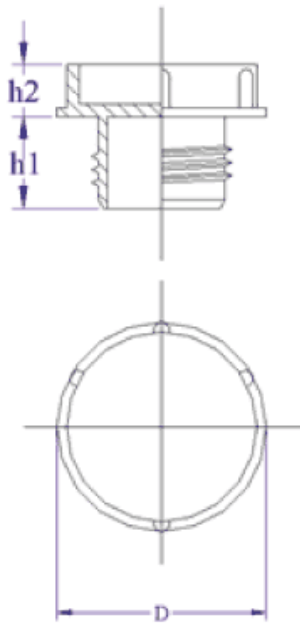

BM-ZG - Threaded plugs

Details:

- **Material: LDPE**
- **Colour: yellow**
- Standard pack: 1000 pcs

Symbol	Ext. thread	Ext. diameter D	Ext. thread length h1	h2	Material	Color
		[mm]	[mm]	[mm]		
BM-ZG-M42x1.5-0540-150-10	M42x1.5	54	15	10	LDPE	yellow