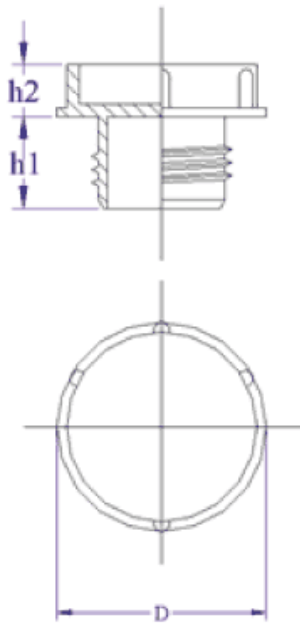

BM-ZG - Threaded plugs

Details:

- **Material: LDPE**
- **Colour: yellow**
- Standard pack: 1000 pcs

Symbol	Ext. thread	Ext. diameter D	Ext. thread length h1	h2	Material	Color
		[mm]	[mm]	[mm]		
BM-ZG-M39x1.5-0460-120-10	M39x1.5	46	12	10	LDPE	yellow