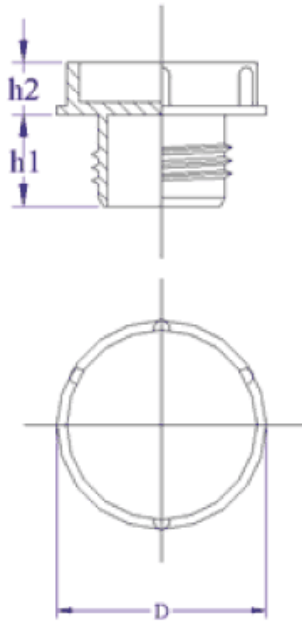

BM-ZG - Threaded plugs

Details:

- **Material: LDPE**
- **Colour: yellow**
- Standard pack: 1000 pcs

Symbol	Ext. thread	Ext. diameter D	Ext. thread length h1	h2	Material	Color
		[mm]	[mm]	[mm]		
BM-ZG-M30x2-0380-140-07	M30x2	38	14	7	LDPE	yellow