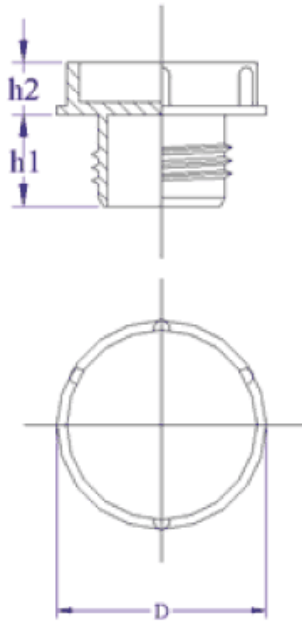

BM-ZG - Threaded plugs

Details:

- **Material: LDPE**
- **Colour: yellow**
- Standard pack: 1000 pcs

Symbol	Ext. thread	Ext. diameter D	Ext. thread length h1	h2	Material	Color
		[mm]	[mm]	[mm]		
BM-ZG-M30x1.5-0380-140-07	M30x1.5	38	14	7	LDPE	yellow