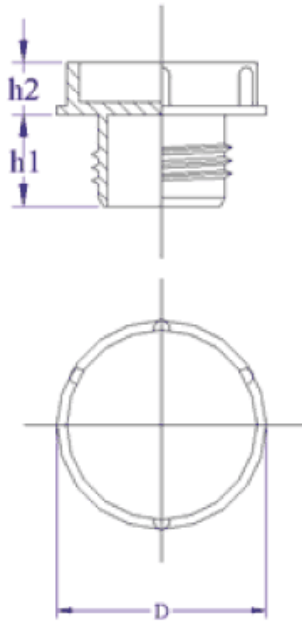

BM-ZG - Threaded plugs

Details:

- **Material: LDPE**
- **Colour: yellow**
- Standard pack: 1000 pcs

Symbol	Ext. thread	Ext. diameter D	Ext. thread length h1	h2	Material	Color
		[mm]	[mm]	[mm]		
BM-ZG-M27x2-0340-130-07	M27x2	34	13	7	LDPE	yellow