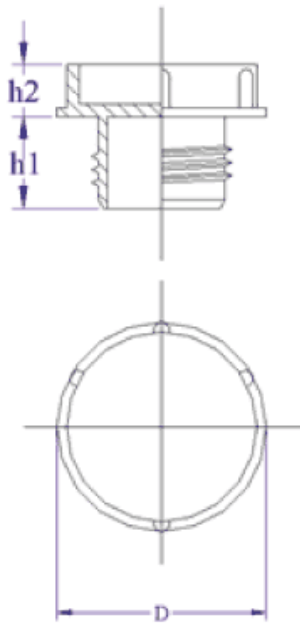

**BM-ZG - Threaded plugs**

Details:

- **Material: LDPE**
- **Colour: yellow**
- Standard pack: 1000 pcs

Symbol	Ext. thread	Ext. diameter D	Ext. thread length h1	h2	Material	Color
		[mm]	[mm]	[mm]		
BM-ZG-M27x1.5-0340-130-07	M27x1.5	34	13	7	LDPE	yellow