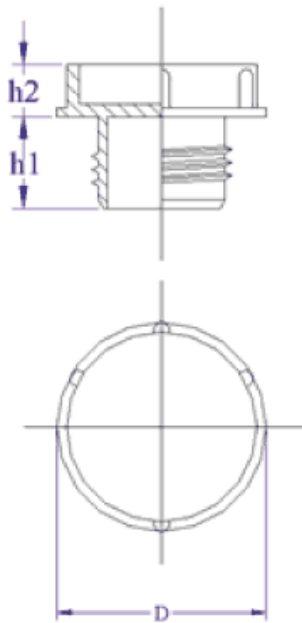

**BM-ZG - Threaded plugs**

Details:

- **Material: LDPE**
- **Colour: yellow**
- Standard pack: 1000 pcs

Symbol	Ext. thread	Ext. diameter D	Ext. thread length h1	h2	Material	Color
		[mm]	[mm]	[mm]		
BM-ZG-M26x1.5-0340-120-07	M26x1.5	34	12	7	LDPE	yellow