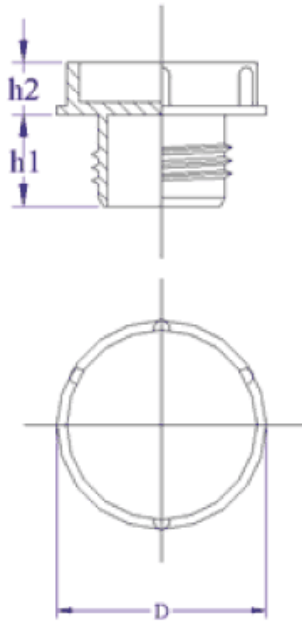

**BM-ZG - Threaded plugs**

Details:

- **Material: LDPE**
- **Colour: yellow**
- Standard pack: 1000 pcs

Symbol	Ext. thread	Ext. diameter D	Ext. thread length h1	h2	Material	Color
		[mm]	[mm]	[mm]		
BM-ZG-M24x3-0320-120-07	M24x3	32	12	7	LDPE	yellow