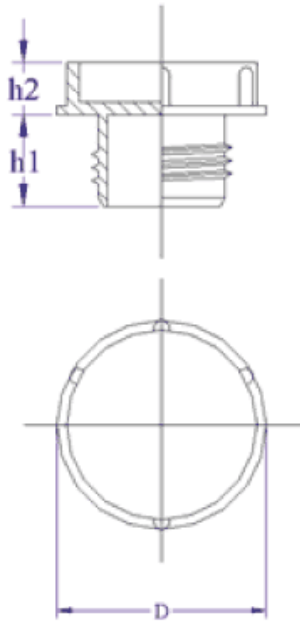

**BM-ZG - Threaded plugs**

Details:

- **Material: LDPE**
- **Colour: yellow**
- Standard pack: 1000 pcs

Symbol	Ext. thread	Ext. diameter D	Ext. thread length h1	h2	Material	Color
		[mm]	[mm]	[mm]		
BM-ZG-M24x2-0320-120-07	M24x2	32	12	7	LDPE	yellow