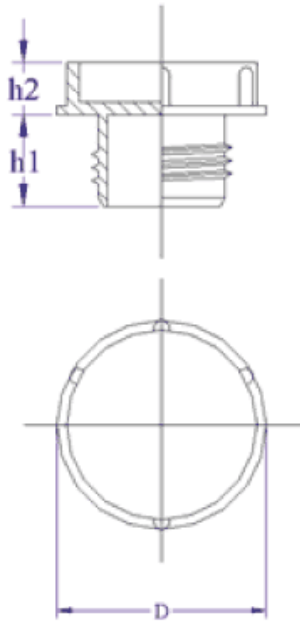

**BM-ZG - Threaded plugs**

Details:

- **Material: LDPE**
- **Colour: yellow**
- Standard pack: 1000 pcs

Symbol	Ext. thread	Ext. diameter D	Ext. thread length h1	h2	Material	Color
		[mm]	[mm]	[mm]		
BM-ZG-M22x2-0290-120-07	M22x2	29	12	7	LDPE	yellow