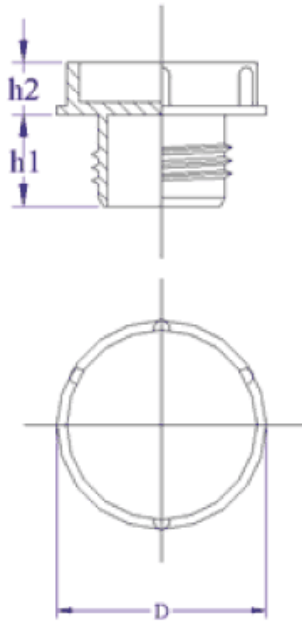

BM-ZG - Threaded plugs

Details:

- **Material: LDPE**
- **Colour: yellow**
- Standard pack: 1000 pcs

Symbol	Ext. thread	Ext. diameter D	Ext. thread length h1	h2	Material	Color
		[mm]	[mm]	[mm]		
BM-ZG-M20x2.5-0260-120-07	M20x2.5	26	12	7	LDPE	yellow