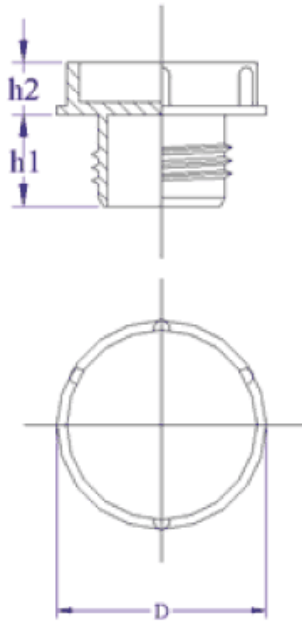

**BM-ZG - Threaded plugs**

Details:

- **Material: LDPE**
- **Colour: yellow**
- Standard pack: 1000 pcs

Symbol	Ext. thread	Ext. diameter D	Ext. thread length h1	h2	Material	Color
		[mm]	[mm]	[mm]		
BM-ZG-M20x2-0260-120-07	M20x2	26	12	7	LDPE	yellow