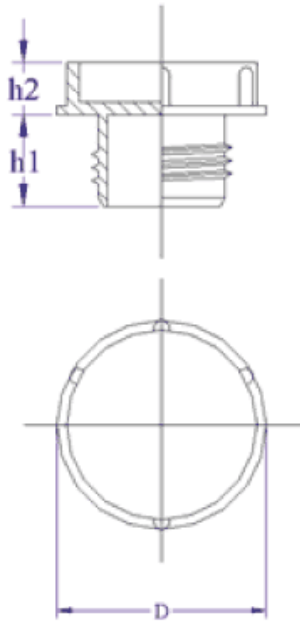

BM-ZG - Threaded plugs

Details:

- **Material: LDPE**
- **Colour: yellow**
- Standard pack: 1000 pcs

Symbol	Ext. thread	Ext. diameter D	Ext. thread length h1	h2	Material	Color
		[mm]	[mm]	[mm]		
BM-ZG-M20x1.5-0260-120-07	M20x1.5	26	12	7	LDPE	yellow