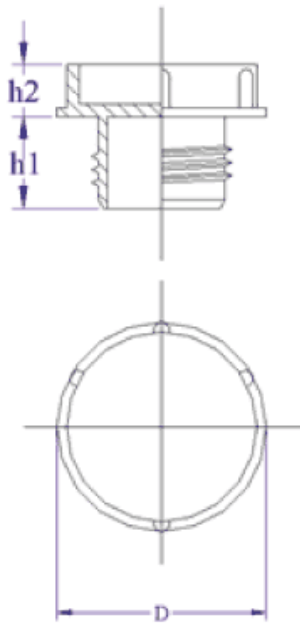

BM-ZG - Threaded plugs

Details:

- **Material: LDPE**
- **Colour: yellow**
- Standard pack: 1000 pcs

Symbol	Ext. thread	Ext. diameter D	Ext. thread length h1	h2	Material	Color
		[mm]	[mm]	[mm]		
BM-ZG-M18x1.5-0260-100-07	M18x1.5	26	10	7	LDPE	yellow