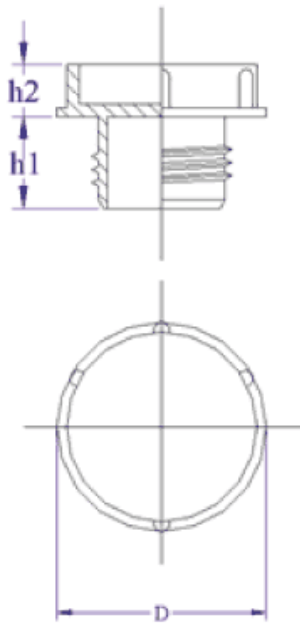

BM-ZG - Threaded plugs

Details:

- **Material: LDPE**
- **Colour: yellow**
- Standard pack: 1000 pcs

Symbol	Ext. thread	Ext. diameter D	Ext. thread length h1	h2	Material	Color
		[mm]	[mm]	[mm]		
BM-ZG-M16x1.5-0240-105-06	M16x1.5	24	10.5	6	LDPE	yellow