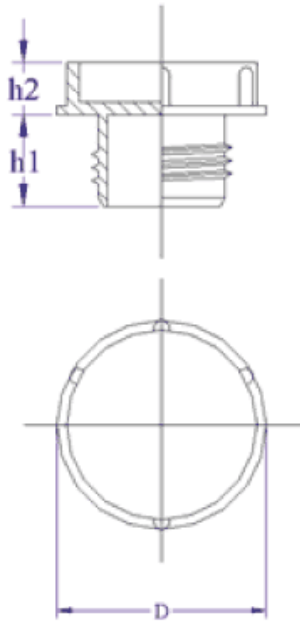

BM-ZG - Threaded plugs

Details:

- **Material: LDPE**
- **Colour: yellow**
- Standard pack: 1000 pcs

Symbol	Ext. thread	Ext. diameter D	Ext. thread length h1	h2	Material	Color
		[mm]	[mm]	[mm]		
BM-ZG-M16x1-0240-105-06	M16x1	24	10.5	6	LDPE	yellow