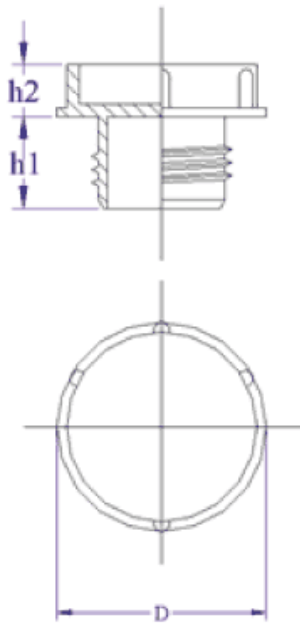

BM-ZG - Threaded plugs

Details:

- **Material: LDPE**
- **Colour: yellow**
- Standard pack: 1000 pcs

Symbol	Ext. thread	Ext. diameter D	Ext. thread length h1	h2	Material	Color
		[mm]	[mm]	[mm]		
BM-ZG-M12x1.75-0190-100-06	M12x1.75	19	10	6	LDPE	yellow