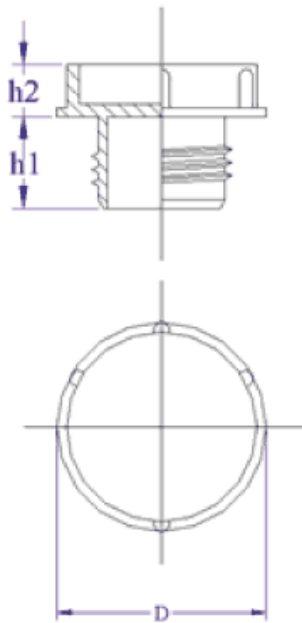

BM-ZG - Threaded plugs

Details:

- **Material: LDPE**
- **Colour: yellow**
- Standard pack: 1000 pcs

Symbol	Ext. thread	Ext. diameter D	Ext. thread length h1	h2	Material	Color
		[mm]	[mm]	[mm]		
BM-ZG-M12x1.5-0190-100-06	M12x1.5	19	10	6	LDPE	yellow