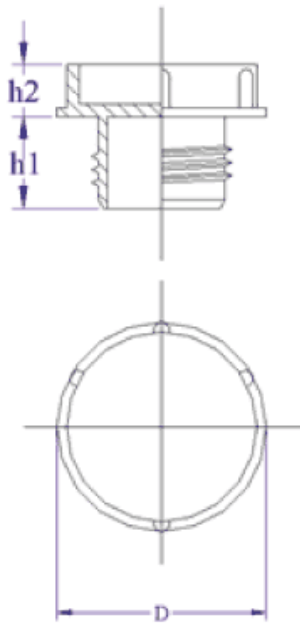

BM-ZG - Threaded plugs

Details:

- **Material: LDPE**
- **Colour: yellow**
- Standard pack: 1000 pcs

Symbol	Ext. thread	Ext. diameter D	Ext. thread length h1	h2	Material	Color
		[mm]	[mm]	[mm]		
BM-ZG-M12x1.25-0190-100-06	M12x1.25	19	10	6	LDPE	yellow