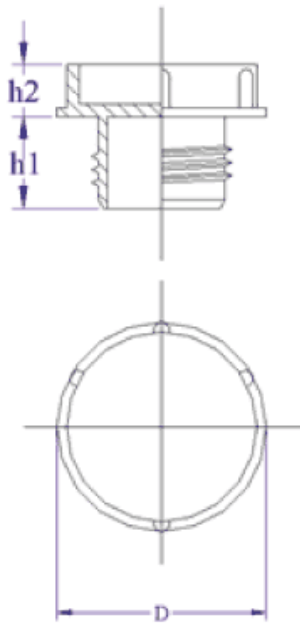

BM-ZG - Threaded plugs

Details:

- **Material: LDPE**
- **Colour: yellow**
- Standard pack: 1000 pcs

Symbol	Ext. thread	Ext. diameter D	Ext. thread length h1	h2	Material	Color
		[mm]	[mm]	[mm]		
BM-ZG-M10x1-0170-090-10	M10x1	17	9	10	LDPE	yellow