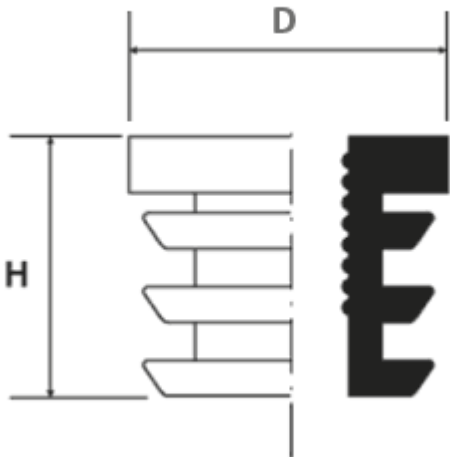

**BM-WGO - Threaded round inserts**

Details:

- **Material: PE**
- **Colour: black**

Symbol	Thread	Ext. diameter D	Height H	Tube wall thickness range	Material	Color
		[mm]	[mm]	[mm]		
BM-WGO-40-M10	M10	40	29	1.5 - 2.0	PE	black