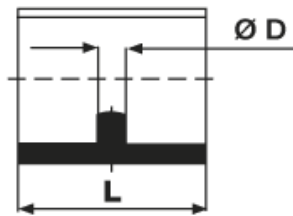

**BM-STRO -**

Details:

- **Material: LDPE**
- **Colour: black**

Symbol	D	D <sub>1</sub>	D <sub>2</sub>	H	L	Material	Color
	[mm]	[mm]	[mm]	[mm]	[mm]		
BM-STRO-28-30-75	7.5	28 - 30	32	5.5	30	LDPE	black