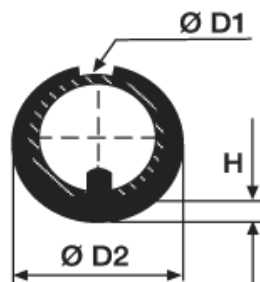

**BM-STRO -**

Details:

- **Material: LDPE**
- **Colour: black**

Symbol	D	D <sub>1</sub>	D <sub>2</sub>	H	L	Material	Color
	[mm]	[mm]	[mm]	[mm]	[mm]		
BM-STRO-28-30-75	7.5	28 - 30	32	5.5	30	LDPE	black