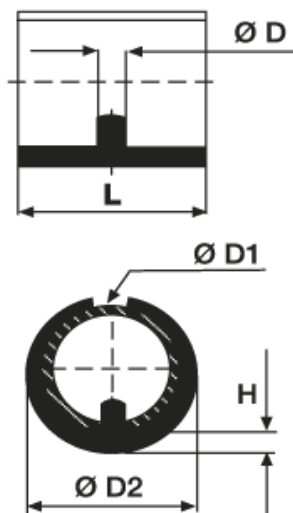

BM-STRO -

Details:

- **Material: LDPE**
- **Colour: black**

Symbol	D	D ₁	D ₂	H	L	Material	Color
	[mm]	[mm]	[mm]	[mm]	[mm]		
BM-STRO-24-26-75	7.5	24 - 26	28.5	5	25	LDPE	black